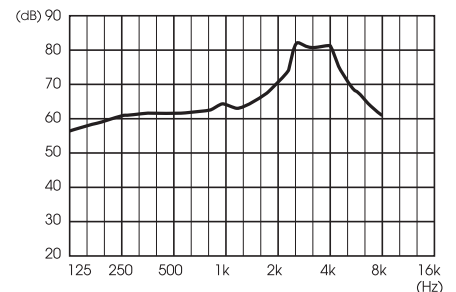

MS Circuit (moderate-to-severe)