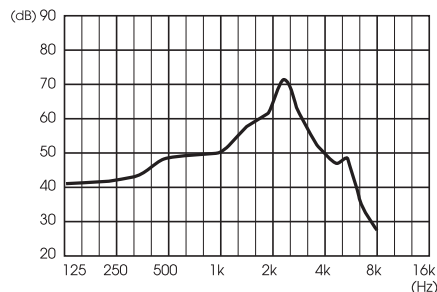

RMS Out..... 77 dB SPL
Peak Output..... 3,000 Hz.
Battery Drain4 mA

MS Circuit (moderate-to-severe)

RMS Out..... 94 dB SPL
Peak Output..... 3,000 Hz.
Battery Drain5 mA

NM Circuit (normal-to-mild)

MM Circuit (mild-to-moderate)