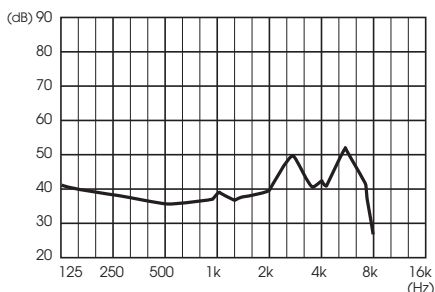

MS Circuit (moderate-to-severe)

RMS Out..... 94 dB SPL
Peak Output..... 3,000 Hz.
Battery Drain ..... .5 mA

NM Circuit (normal-to-mild)