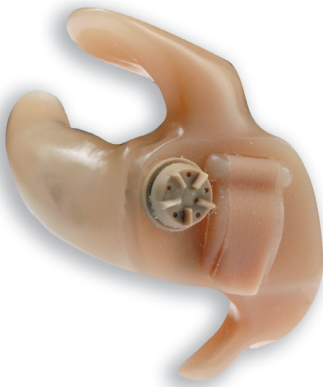

Tranquil Canal Open Ear

ReadyWear
Sound Generator
COE

DEVICE FEATURES

- BROAD-BAND NOISE
- #10 BATTERY
- THREE OUTPUT LEVELS AVAILABLE
- MANUAL VC
- NO OCCLUSION EFFECT
- 0 DB FLOOR LEVEL
- LOW OR HIGH FREQ. RESPONSE

CONSUMER APPROVAL

- COSMETIC APPEAL
- 1 YR. WARRANTY
- COMFORTABLE

For patients tinnitus, the COE has been the solution since 1988.

The Tranquil™ Canal Open Ear or COE, is a custom, in-the-canal custom tinnitus sound generator. The COE provides the same quality broad-band noise featured throughout the Tranquil product line while offering maximum cosmetic appeal. The free-field earmold leaves the ear canal completely open, delivering clean, stable sound while allowing wearers to hear surrounding sounds in a normal manner. Since the COE occupies only fifty percent of the ear canal, it allows for a comfortable, unoccluded fit. COE comes standard with #10 battery and 0 dB Floor volume control (no noise generator for the first 5 degrees of rotation).