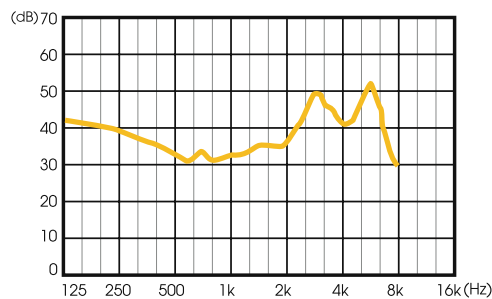

FREQUENCY RESPONSE

General Hearing
Instruments, Inc.

P.O. Box 23748
New Orleans, LA 70183-0748
800.824-3021 Fax (504) 733-3767